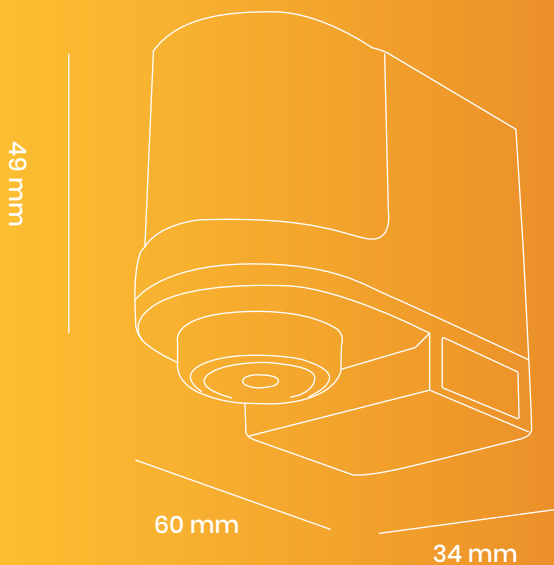

SENSOR TAP ATTACHMENT

MODEL: NTT20A

Bottom Sensor	Water will start and stop when activated
Side Sensor	Water will continuously flow when activated and stop when deactivated
Sensor Range	Bottom Sensor: 0-15 cm Side Sensor: 0-5 cm
Endurance	About 6 months
Battery Charging Time	1 hour
Water Pressure range	0.05 - 0.8 MPa
Waterproof Grade	IPX6
Weight	105g
Dimension	60x34x49 mm