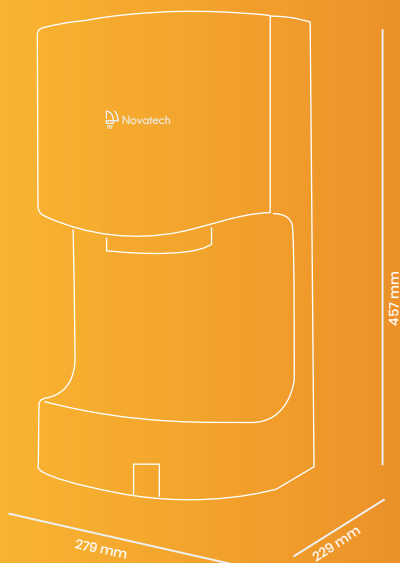

HAND DRYER

MODEL: NTJDM01

Cabinet	Anti-Bacterial ABS Plastic
Motor	Brush AC Type
Suitable Traffic	High
Mounting	Wall Mounted on Pressed Galvanized Steel Back Plate
Operation	Touch-Free Infrared Activation
Hand Dry Time	<20 seconds
Auto Cutoff	30 seconds
Noise Level	72 dB(A)
Motor Speed	24,000 RPM
Voltage	220V / 50 Hz
Rated Power	1400W
Heater Element	Hot & Cold Option
Current	6.3 A
Protection Class:	IPX1
Blowing Volume	172 m ³ /h
Air Speed	95 m/s
Colour	White
Dimensions	457x279x229 mm