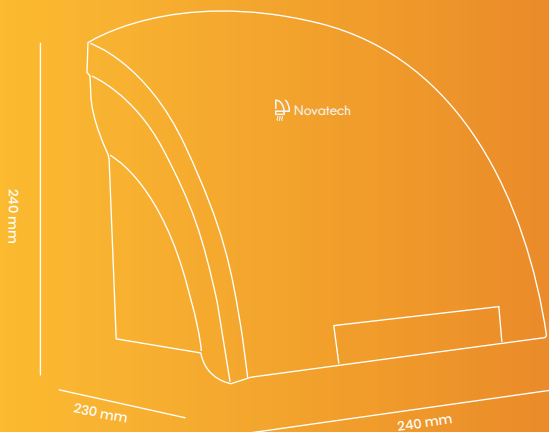

HAND DRYER

MODEL: NT550

Cabinet	ABS Plastic
Motor	FHP
Suitable Traffic	Low
Mounting	Wall Mounted
Operation	Touch Free Infrared Activation
Hand Dry Time	<50 seconds
Noise Level	25 dB(A)
Motor Speed	2300 RPM
Voltage	220V / 50 Hz
Rated Power	2000W
Current	9 A
Air Speed	16 m/s
Colour	White
Dimensions	240x240x230 mm