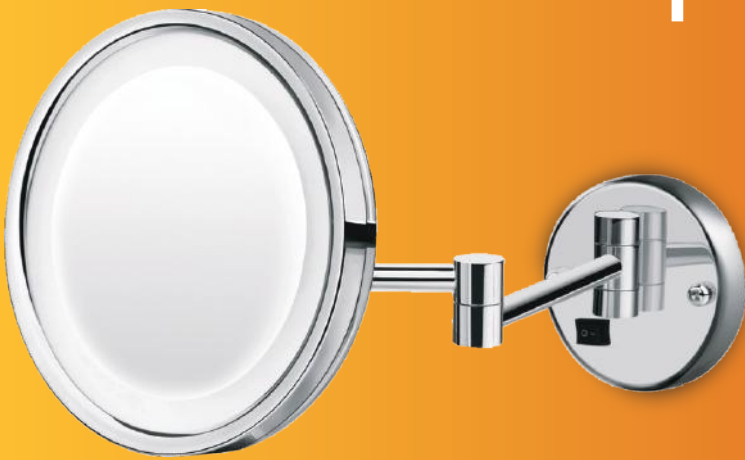

CONCAVE/SHAVING MIRROR

WITH LIGHT

MODEL: NTM02L

Side	Dual side
Diameter	9"
Power	40W